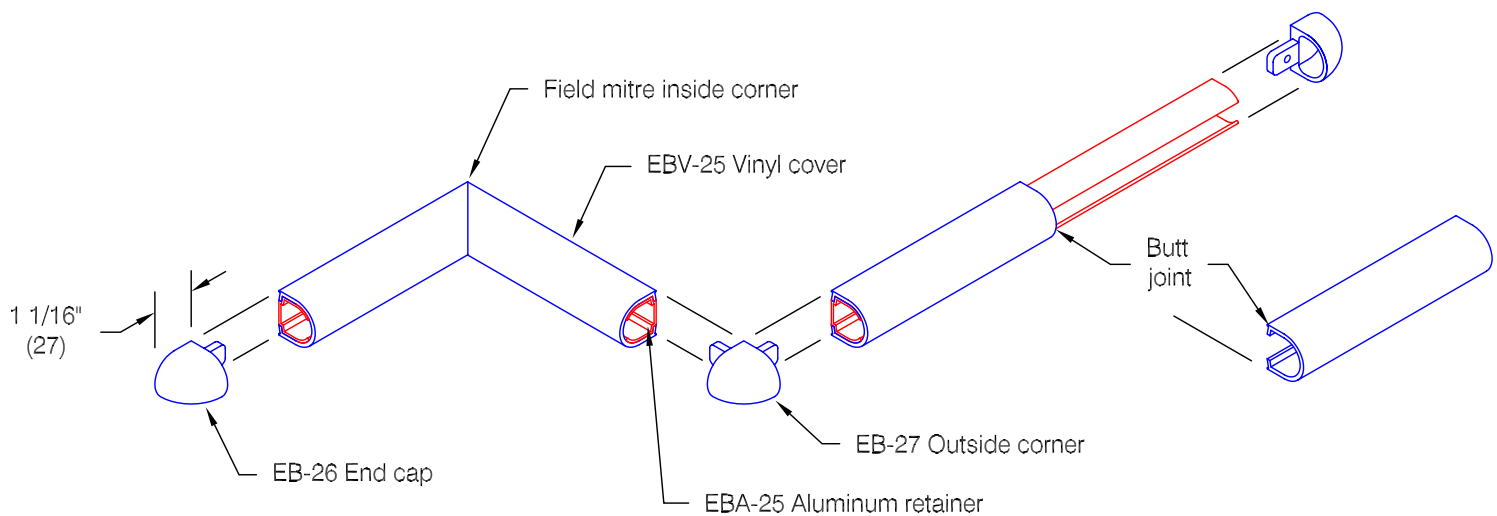

EB-25 Accent Rail

Features:

- Class A fire rating
- Molded end caps
- Molded outside corners
- Stock length 12'-0" (3658)

Finishes:

- Manufacturer's standard colors
- Custom colors available

Pawling Corporation reserves the right to discontinue a design or modify an existing design without prior notice