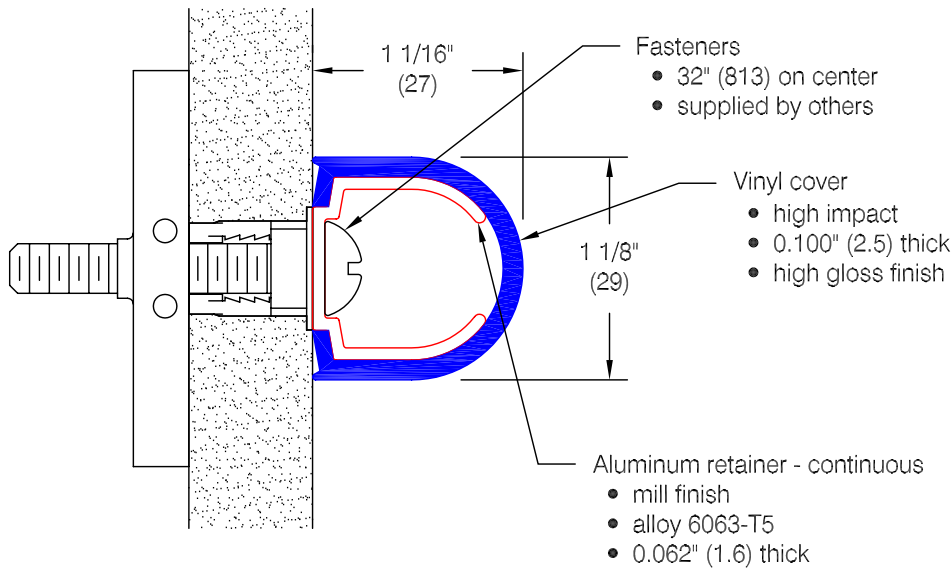

EB-25 Accent Rail

Features:

- Class A fire rating
- Molded end caps
- Molded outside corners
- Stock length 12'-0" (3658)

Finishes:

- Manufacturer's standard colors
- Custom colors available

Pawling Corporation reserves the right to discontinue a design or modify an existing design without prior notice